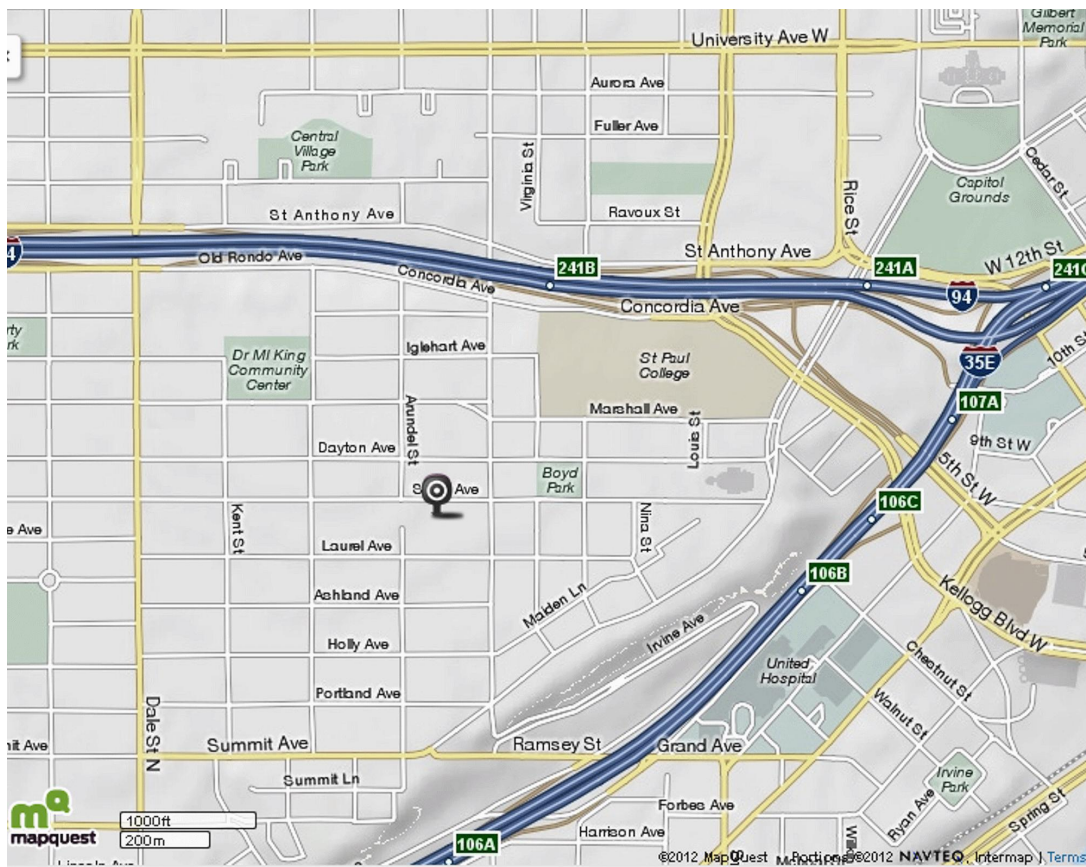

### From the South (Eagan/Burnsville/Apple Valley)

Follow 35E north towards St. Paul – turn off at the Grand Ave. exit – take a left – go up the Ramsey Hill – at the top of the hill, take a right onto Summit Ave. (stop sign) – 1 block down, take a left onto Western – 3 blocks or so down, take a left at Selby (stop sign) – 1 block down, take a left into the Hill Plaza parking lot – we are located at 400 Selby Ave.

### From the East (Woodbury/Oakdale/Stillwater)

Follow 94 west towards downtown St. Paul – go through downtown – follow 94 half a mile to the Marion St. exit – turn left onto Marion – follow for approximately 2 blocks to John Ireland Blvd. (stop light) – turn right – follow for 2 blocks to Selby Ave. (stop light) – turn right – follow Selby for 3 blocks – turn left into the Hill Plaza parking lot (this will be 1 block past the Western stop sign) – we are located at 400 Selby Ave.

### From the Southwest (Bloomington/Richfield)

Follow 35W north towards Minneapolis – turn off at 94 east towards St. Paul – follow 94 to the Dale St. exit – turn right onto Dale at the top of the exit ramp – 4 blocks down turn left at Selby (stop light) – take a right into the Hill Plaza parking lot located 3 blocks down - we are located at 400 Selby Ave.

### From the Northeast (Shoreview/Arden Hills)

Follow 35E south to 94 going west – go through downtown – follow 94 a half a mile to the Marion St. exit – turn left onto Marion – follow for approximately 2 blocks to John Ireland Blvd. (stop light) – turn right – follow for 2 blocks to Selby Ave. (stop light) – turn right – follow Selby for 3 blocks – turn left into the Hill Plaza parking lot (this will be 1 block past the Western stop sign) - we are located at 400 Selby Ave.